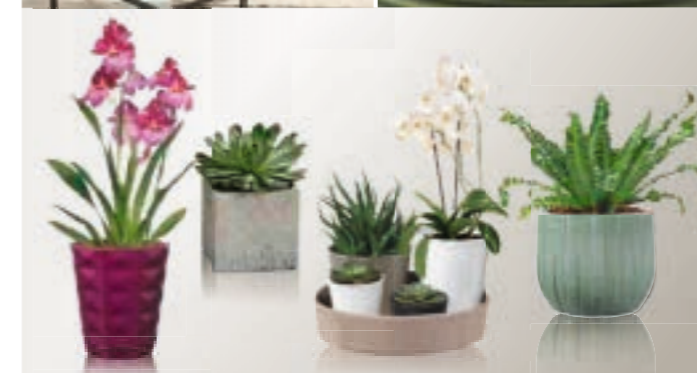

Einleitung
Introduction

Einleitung
Introduction

Trends & Inspirationen
Trends & inspirations

Produkte & Accessoires
Products & accessories

Saisonale Gefäße
Seasonal vessels

SK Themenwelten
SK Themes

Verkaufsförderung
Sales Promotion