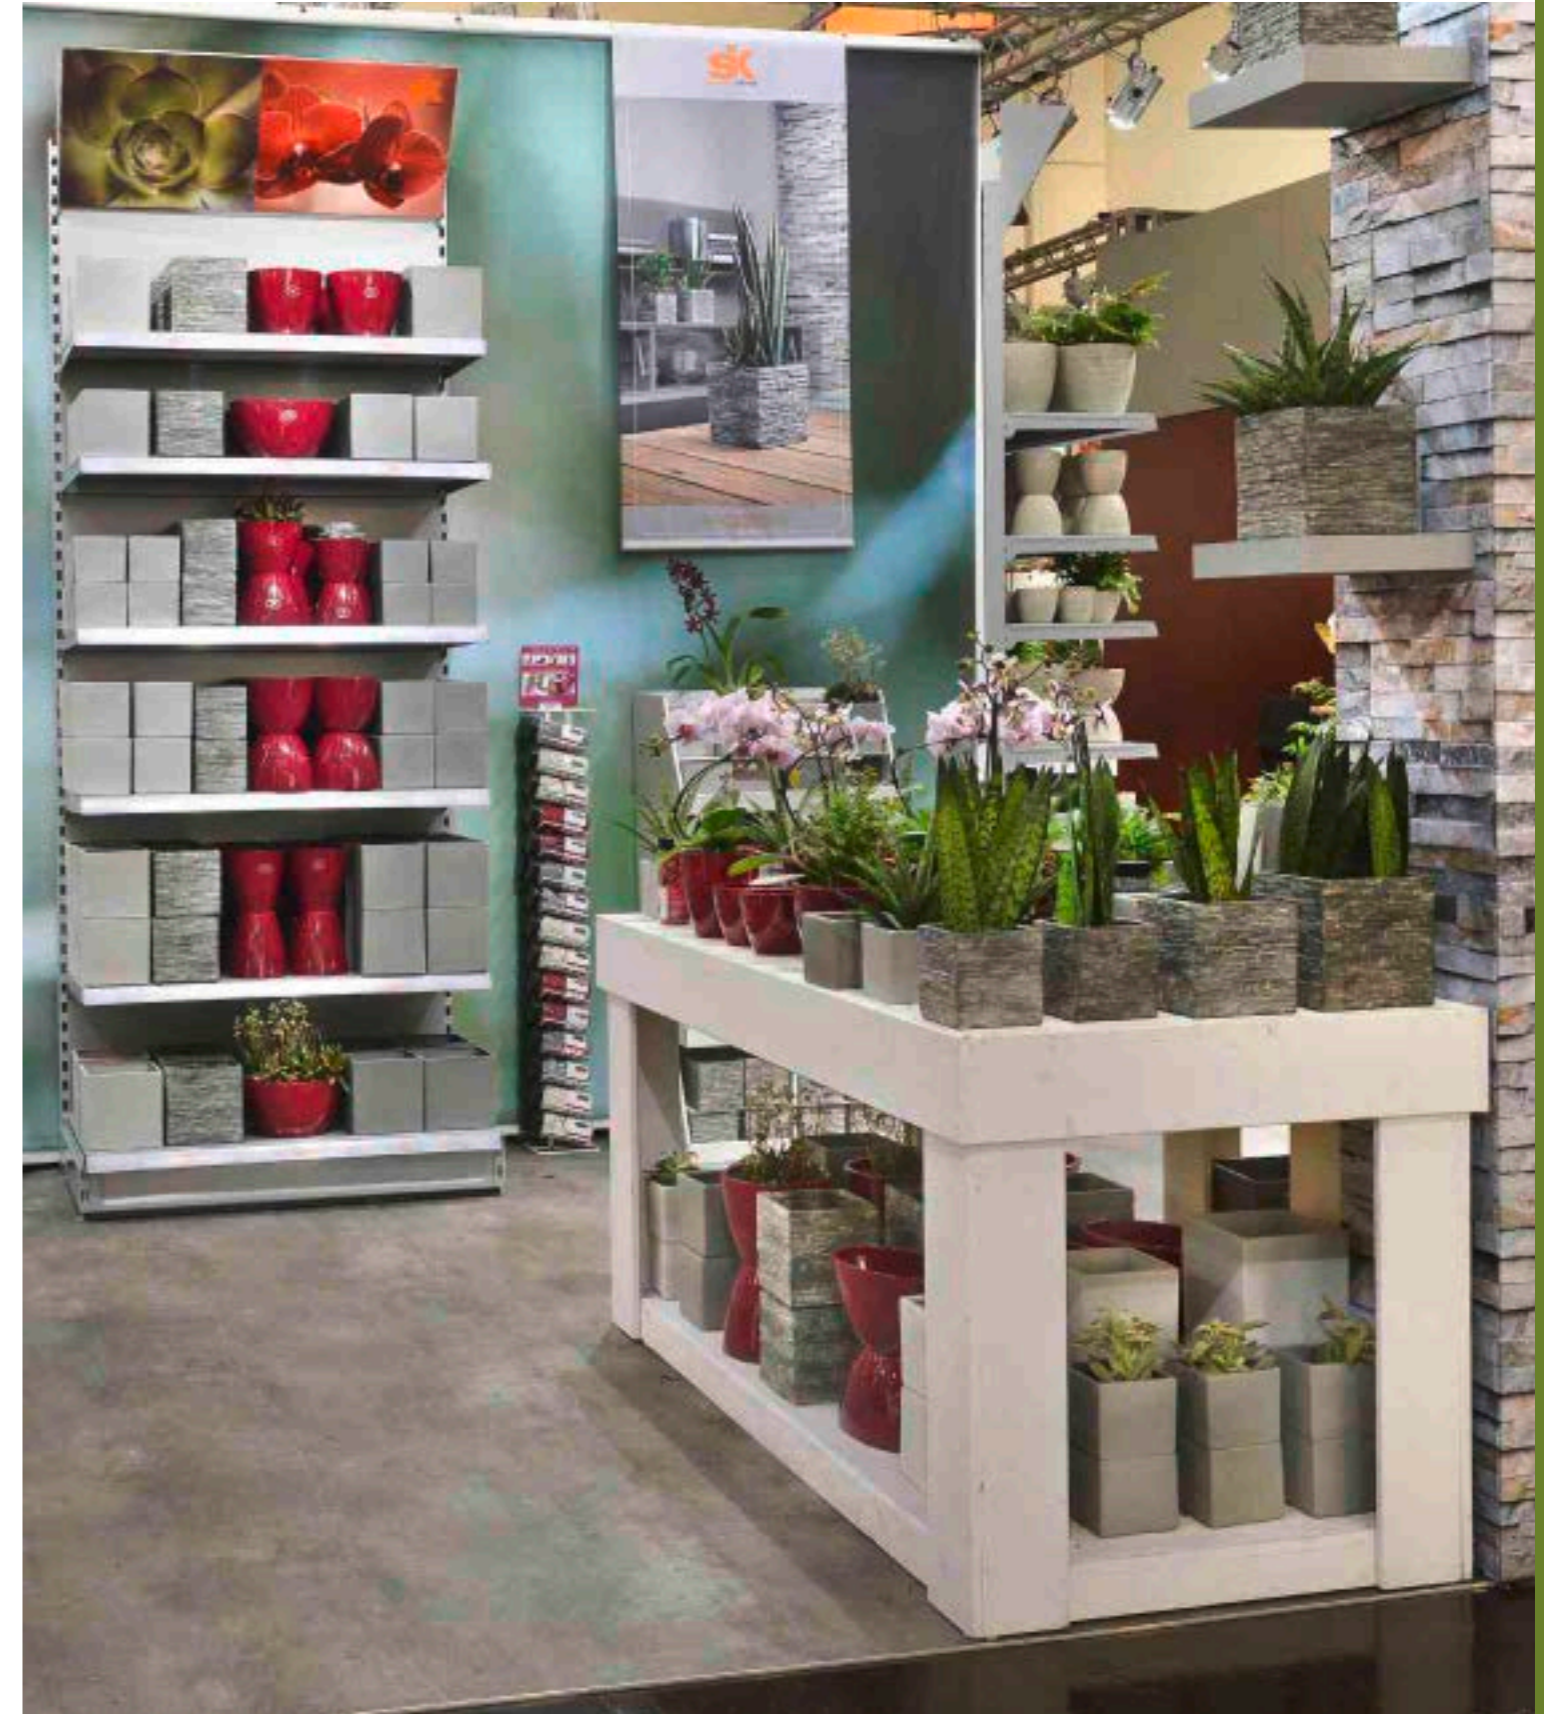

Konzeptaufbau mit Latina Stonewall und Farbakzent cyclam.
Unique concept with Latina Stonewall and cyclamen color accent.